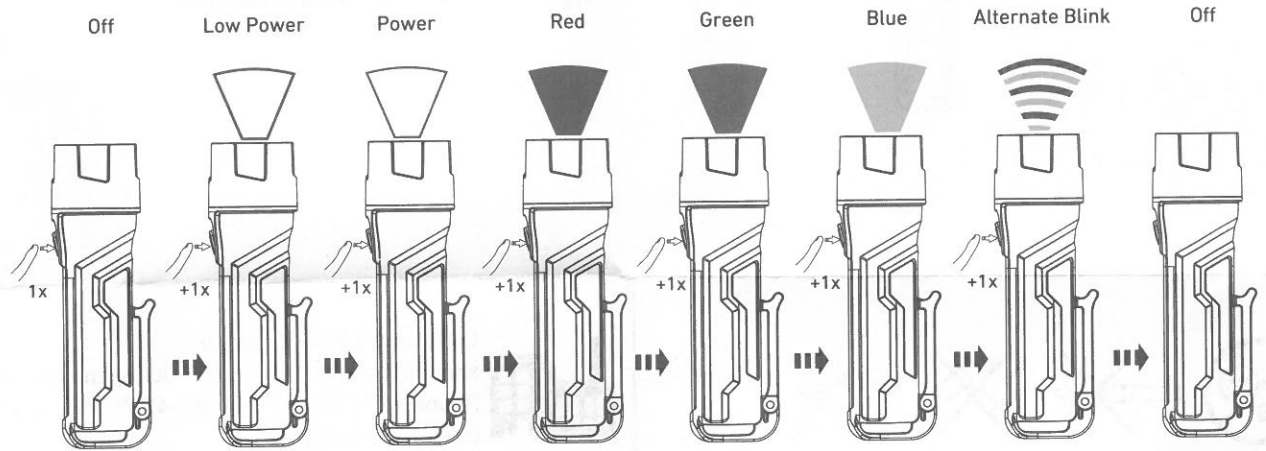

KIDBEAM4

1 Clip

2 Battery Replacement

3 Default Operation

Note: Remove Foil Before First Use

4 Automatic Light Turn Off Function

Automatic Light Turn Off Function Off

Ledlenser GmbH & Co. KG
 Kronenstrasse 5-7 • 42699 Solingen • Germany
 Phone +49 212/5948-0 Fax +49 212/5948-200
 info@ledlenser.com