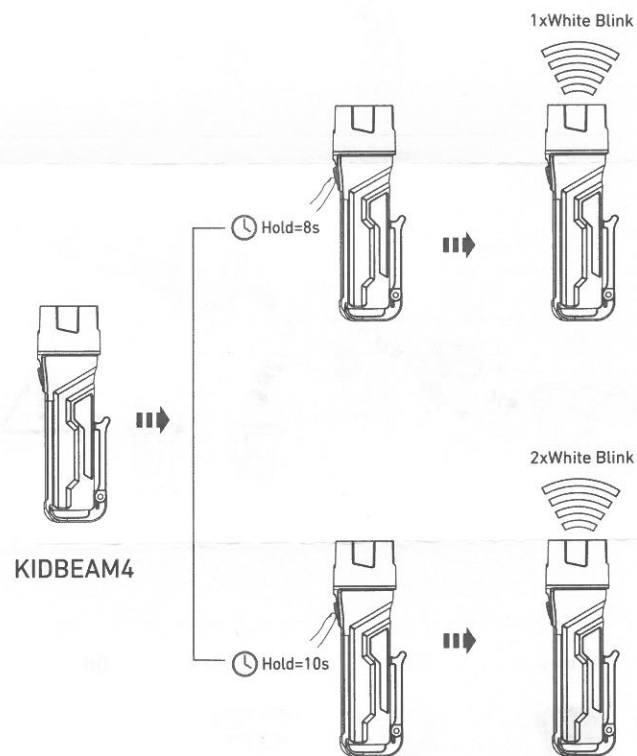

KIDBEAM4

1 Clip

2 Battery Replacement

3 Default Operation

Note: Remove Foil Before First Use

4 Automatic Light Turn Off Function

Automatic Light Turn Off Function Off

Ledlenser GmbH & Co. KG
 Kronenstrasse 5-7 • 42699 Solingen • Germany
 Phone +49 212/5948-0 Fax +49 212/5948-200
 info@ledlenser.com