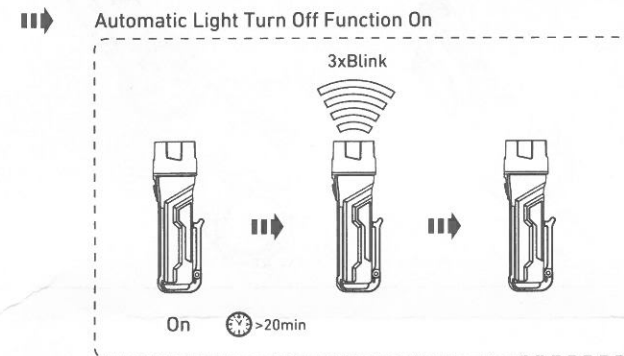

KIDBEAM4

1 Clip

2 Battery Replacement

3 Default Operation

Note: Remove Foil Before First Use

4 Automatic Light Turn Off Function

Automatic Light Turn Off Function Off

Ledlenser GmbH & Co. KG
 Kronenstrasse 5-7 • 42699 Solingen • Germany
 Phone +49 212/5948-0 Fax +49 212/5948-200
 info@ledlenser.com