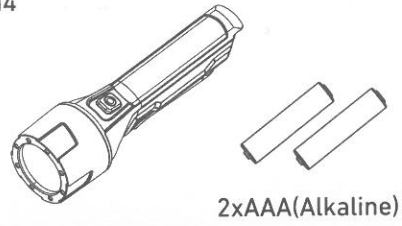

KIDBEAM4

1 Clip

2 Battery Replacement

3 Default Operation

Note: Remove Foil Before First Use

4 Automatic Light Turn Off Function

Automatic Light Turn Off Function Off

Ledlenser GmbH & Co. KG
 Kronenstrasse 5-7 • 42699 Solingen • Germany
 Phone +49 212/5948-0 Fax +49 212/5948-200
 info@ledlenser.com