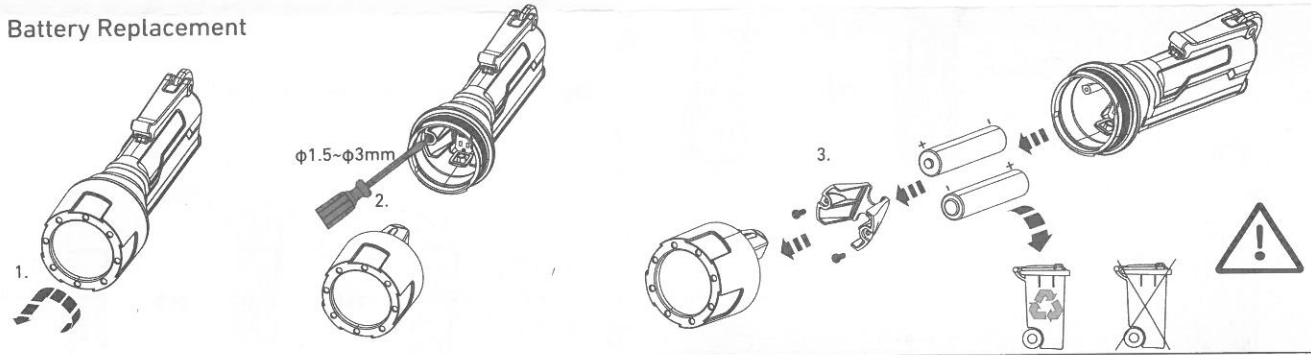

KIDBEAM4

1 Clip

2 Battery Replacement

3 Default Operation

Note: Remove Foil Before First Use

4 Automatic Light Turn Off Function

Automatic Light Turn Off Function Off

Ledlenser GmbH & Co. KG
 Kronenstrasse 5-7 • 42699 Solingen • Germany
 Phone +49 212/5948-0 Fax +49 212/5948-200
 info@ledlenser.com