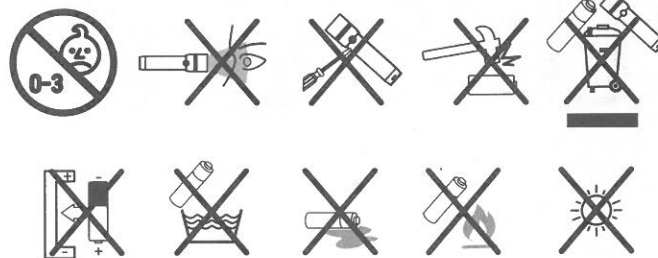

KIDBEAM4

1 Clip

2 Battery Replacement

3 Default Operation

Note: Remove Foil Before First Use

4 Automatic Light Turn Off Function

Automatic Light Turn Off Function Off

Ledlenser GmbH & Co. KG
 Kronenstrasse 5-7 • 42699 Solingen • Germany
 Phone +49 212/5948-0 Fax +49 212/5948-200
 info@ledlenser.com